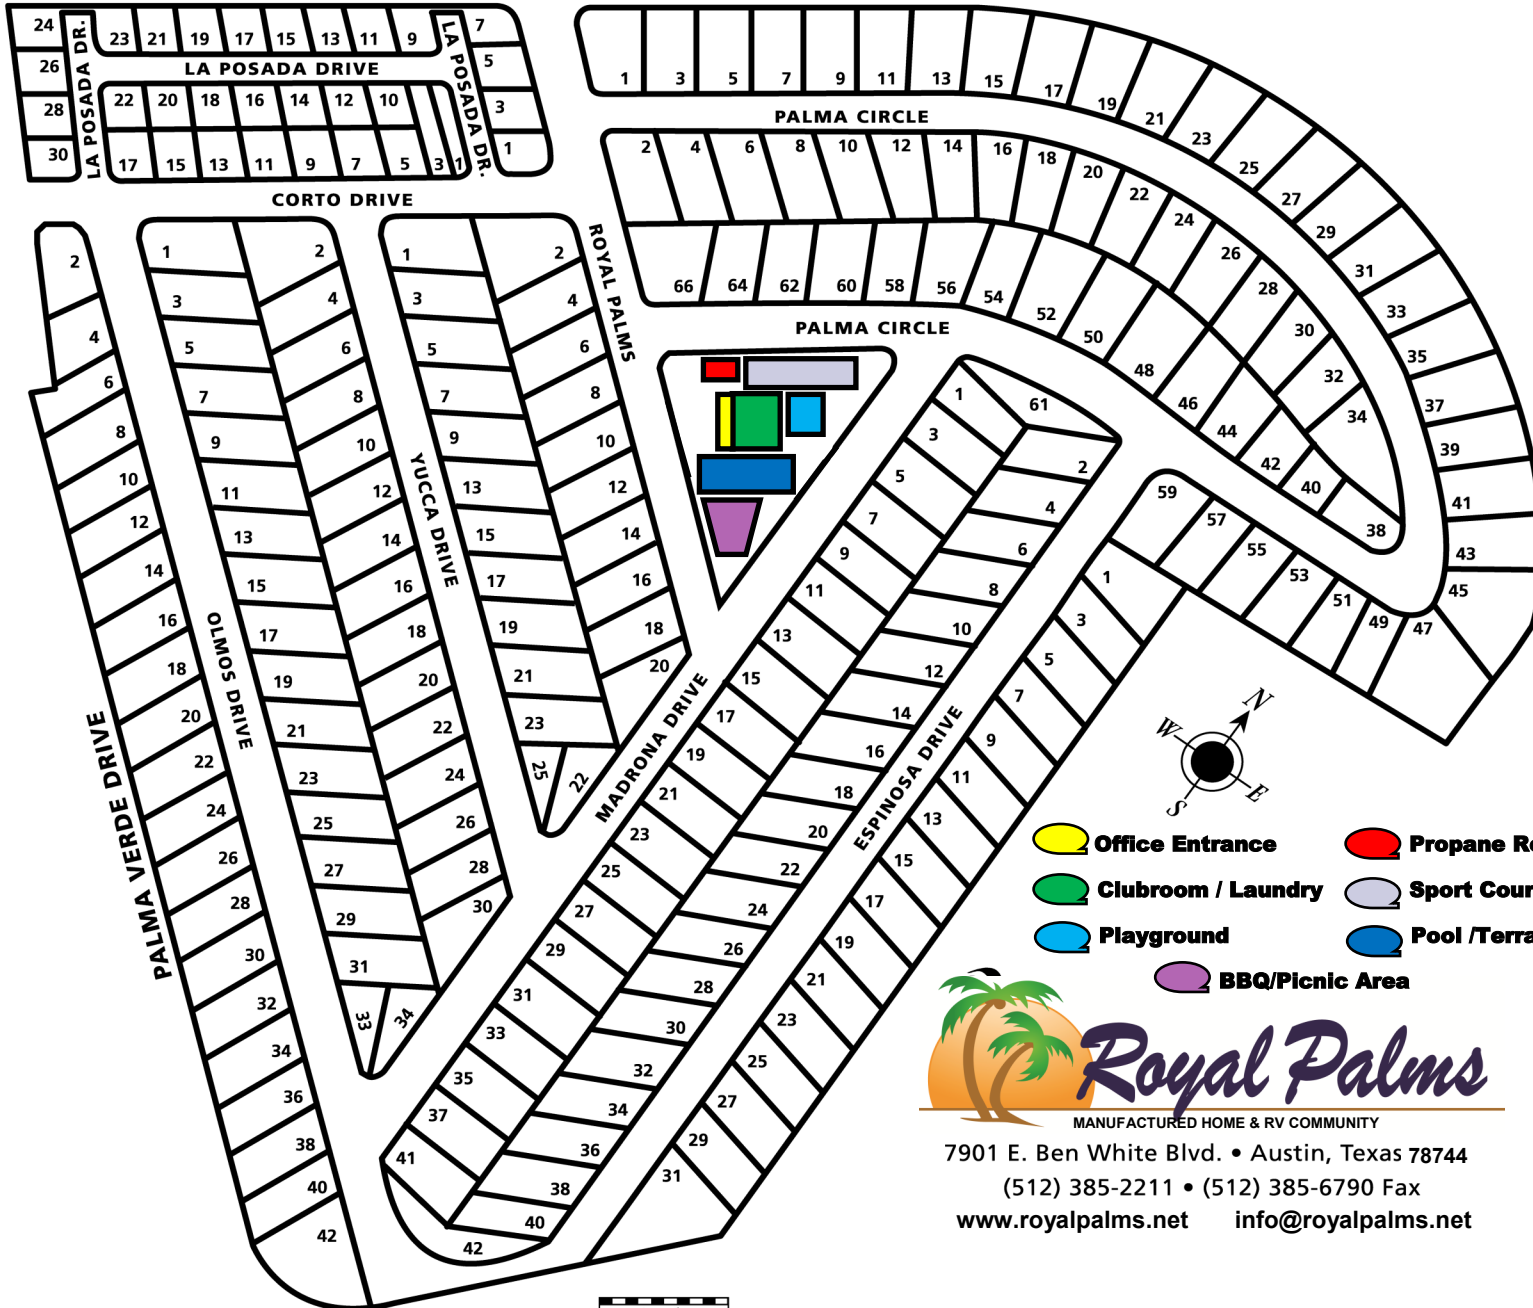

EAST BEN WHITE BLVD.

-  Office Entrance
-  Clubroom / Laundry
-  Playground
-  BBQ/Picnic Area
-  Propane Refill
-  Sport Court
-  Pool /Terrace

MANUFACTURED HOME & RV COMMUNITY

7901 E. Ben White Blvd. • Austin, Texas 78744